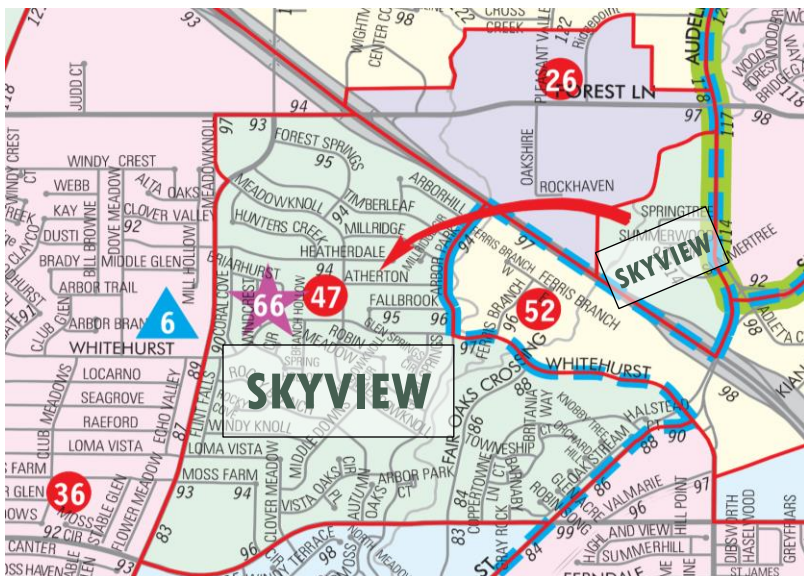

REMINDER:

APRIL 9

Town Creek
Easter Egg Hunt at
Skyview